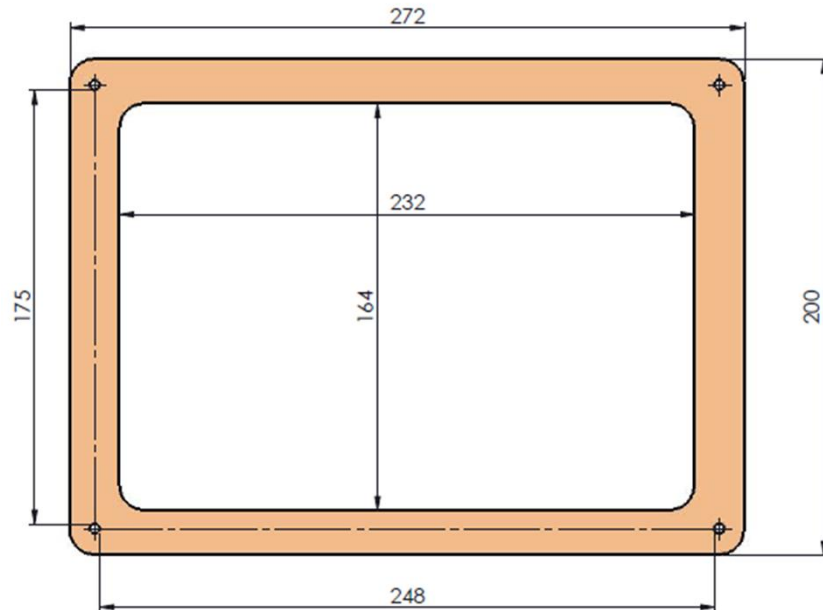

Range of Tablets

- Sleeve for Ipad AIR
- Sleeve for Galaxy Tab 4
- Universal for 10"

(The universal will fit most of the 10" tablets)

Screen size: max 232x164 (including buttons and camera that you want accessible)

Tablet outer dimension: minimum size; 235x167mm

Tablet outer dimension: maximum size; 174x247mm / 180x252 (One site determine the other sites max dimensions)

Tablet under 174mm High, Can have a Width up to 252mm

Tablet under 247 Width Can have High up to 180mm

Max thickness on the tablet is 8,5mm
And 9mm if the tablet is smaller like Ipad 2

****please consider physical test***, especially If the cables comes out from the bottom of the tablet, and especially if they are bigger size than the normal mini usb