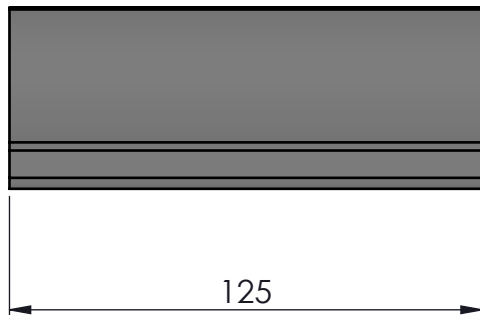

SCALE:1:1

<b>Material</b>
ABS HF-380

<b>Description</b> Cable clip SP2, 125 mm		<b>Category</b> Accessories Cable Clip	<b>Weight</b> 0.03 kg	<b>Revision</b>
 <b>ergonomic solutions</b>	<b>COPYRIGHT © ERGONOMIC SOLUTIONS 2016</b> <a href="http://www.ergonomic-solutions.net">www.ergonomic-solutions.net</a>		<b>Size: A4</b>	<b>Name</b>
	Unless otherwise specified tolerances according to ISO 2768-m All dimensions are in millimeters		<b>Drawn</b>	pl
			<b>Last Update</b>	pl
		<b>Drawing No</b> <b>SP2-P22700-0125-NN</b>		