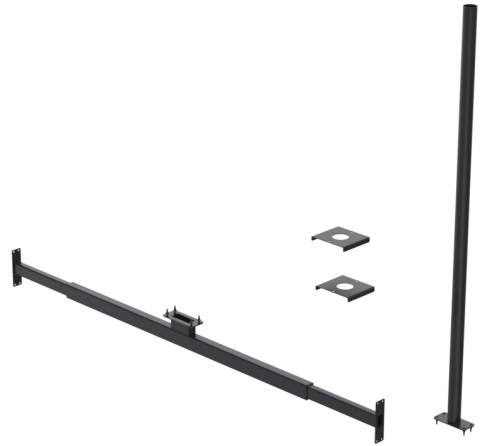

## SPDS1102

Indoor adjustable window mount (1310 mm to 1950mm)

Includes cable management pole to the ceiling (1175 mm)

### Product Specifications

<b>Main material</b>	Metal
<b>Product Version</b>	2.1
<b>Colour Name</b>	Black, grey, white
<b>Mounting Type</b>	Window
<b>Unit Depth</b>	68 mm
<b>Unit Height</b>	1175 mm
<b>Unit Width</b>	1310 mm
<b>Unit Weight</b>	13.6 kg
<b>Units per Box</b>	1
<b>Box Depth</b>	1822 mm
<b>Box Height</b>	356 mm
<b>Box Width</b>	326 mm
<b>Box Weight</b>	14.28 kg
<b>Warranty</b>	5 Years