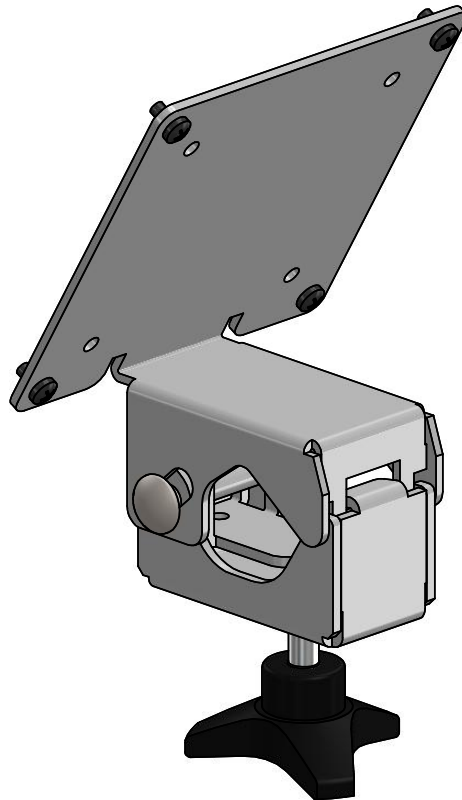

# SPVWD115-nn

Adjustable clamp  $\varnothing 23 - 28$  mm w VESA 75/100

Version: 1.2

POS	PARTS LIST	nn/QTY.	DESCRIPTION	BOX
	C700055	1	Adjustable Clamp $\varnothing 23 - 28$ mm w. VESA 75/100	
	B001	1	B001 Spacepole Box	
	MK15-0026	1	Spacepole® Essentials product label	

#### ADDITIONAL INFO:

QTY. of configs in master box: 1

Item Weight: 0.80 kg

Pallet Capacity: 135 items (B008)

Colour: nn

01 = Light Grey

02 = Black

03 = Silver

04 = Pearl

05 = Iron Grey

32 = White