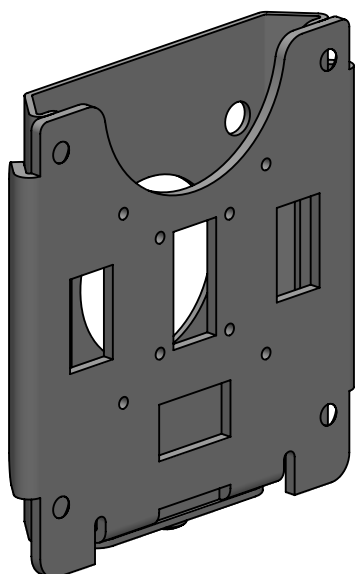

SPM116-nn

Flush wall Mount

Version: 1.1

POS	PARTS LIST	nn/QTY.	DESCRIPTION	BOX
	CB00258	1	Flush wall mount, /w NonTilting connection	
	MK15-0209	1	SafeGuard Wall Mount Installation Guide	
	B011	1	SpacePole Box Tilt/Plate	
	B014 (36)	1	Master Box including 36x items	
	MK15-0001	1	SpacePole® product label 75x105	
	MK15-0021	1	SpacePole Productlabel 75x56	

ADDITIONAL INFO:

QTY. of configs in master box: 36

Item Weight: 0.27 kg

Pallet Capacity: 216 item (B014)

Colour: nn

02 = Black

32 = White