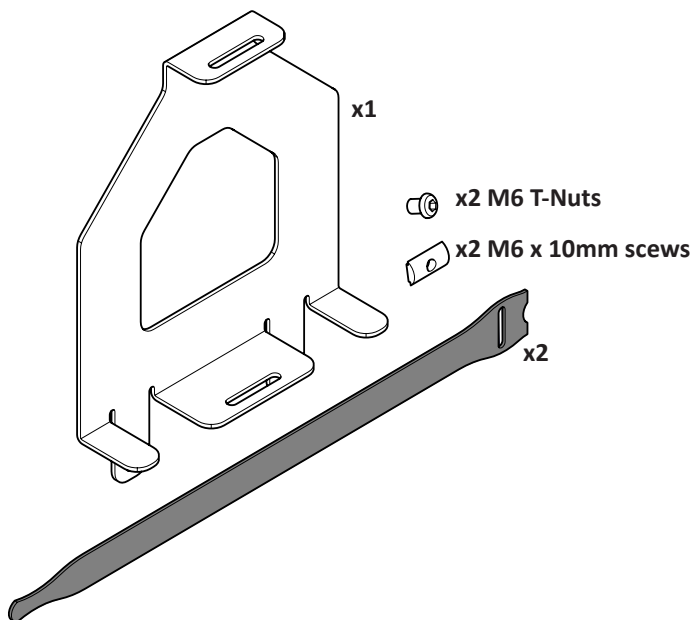

Installation Guide

SPDS2115

Universal mount for media player

CAUTION

This product must be installed by a professional installer.

This product is intended for indoor use only.

If these installation instructions are not followed precisely, it could lead to product failure and potential personal injury.

Ergonomic Solutions cannot be held responsible for any failure or injury, if the installation instructions are not followed correctly.

Box content

1 Install universal mount on rail

2 Install media player on bracket

Use the velcro straps to secure the media player

3

Media bracket installed