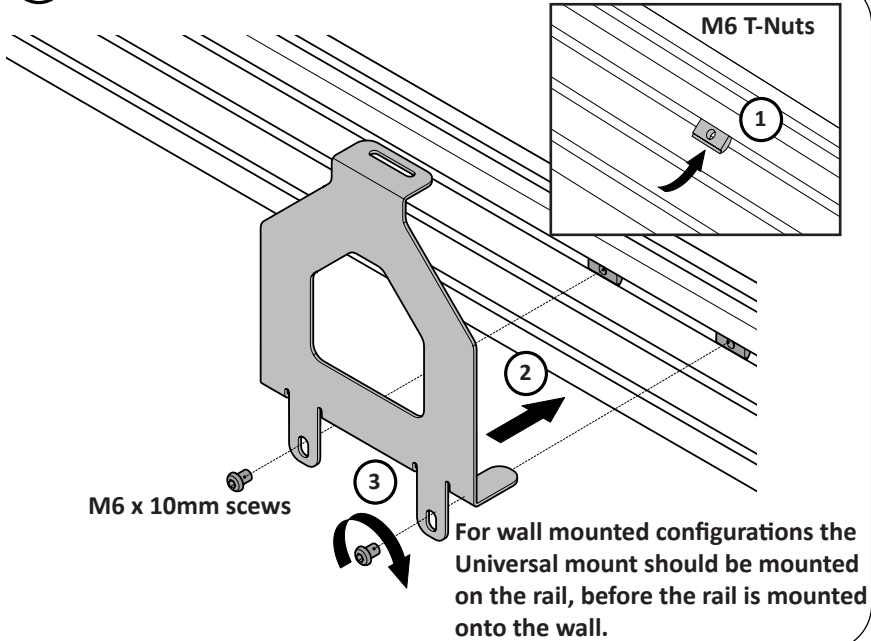

Installation Guide

SPDS2115

Universal mount for media player

CAUTION

This product must be installed by a professional installer.

This product is intended for indoor use only.

If these installation instructions are not followed precisely, it could lead to product failure and potential personal injury.

Ergonomic Solutions cannot be held responsible for any failure or injury, if the installation instructions are not followed correctly.

Box content

1 Install universal mount on rail

2 Install media player on bracket

Use the velcro straps to secure the media player

3

Media bracket installed