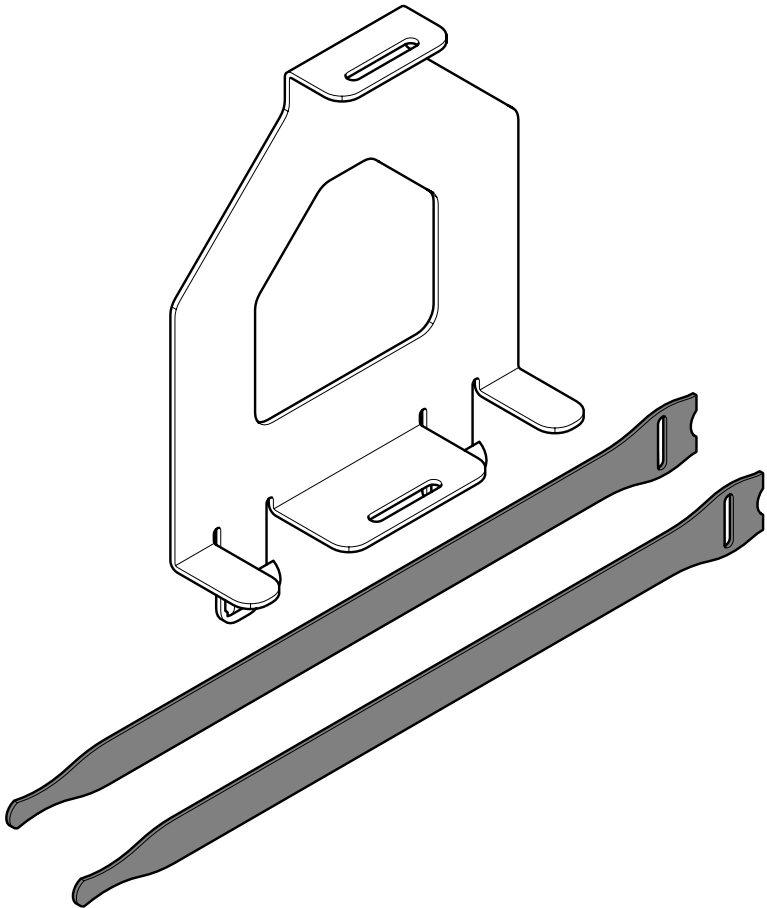

Installation Guide

SPDS2115

Universal mount for media player

CAUTION

This product must be installed by a professional installer.

This product is intended for indoor use only.

If these installation instructions are not followed precisely, it could lead to product failure and potential personal injury.

Ergonomic Solutions cannot be held responsible for any failure or injury, if the installation instructions are not followed correctly.

Box content

1 Install universal mount on rail

2 Install media player on bracket

Use the velcro straps to secure the media player

3

Media bracket installed