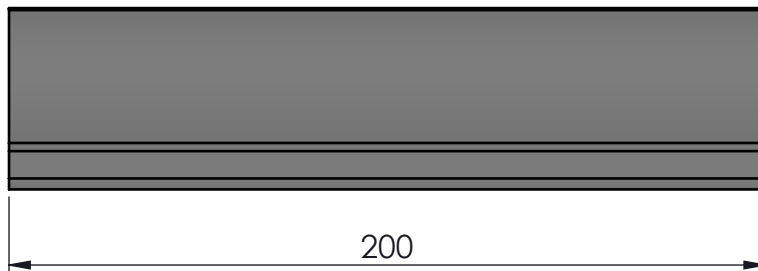

SCALE:2:3

Material
ABS HF-380

Description Cable clip SP2, 200 mm		Category Accessories Cable Clip	Weight 0.05 kg	Revision A
 ergonomic solutions	COPYRIGHT © ERGONOMIC SOLUTIONS 2016 www.ergonomic-solutions.net		Size: A4	Name
	<small>Unless otherwise specified tolerances according to ISO 2768-m All dimensions are in millimeters</small>		Drawn	pl
			Last Update	pl
		Drawing No SP2-P22700-0200-NN		