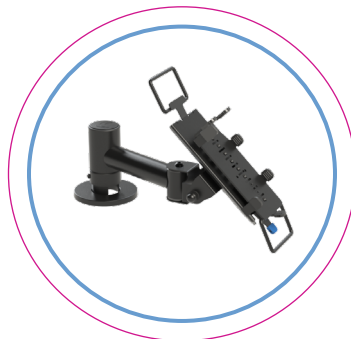

PAYlift with straight arm including
MultiGrip Plate