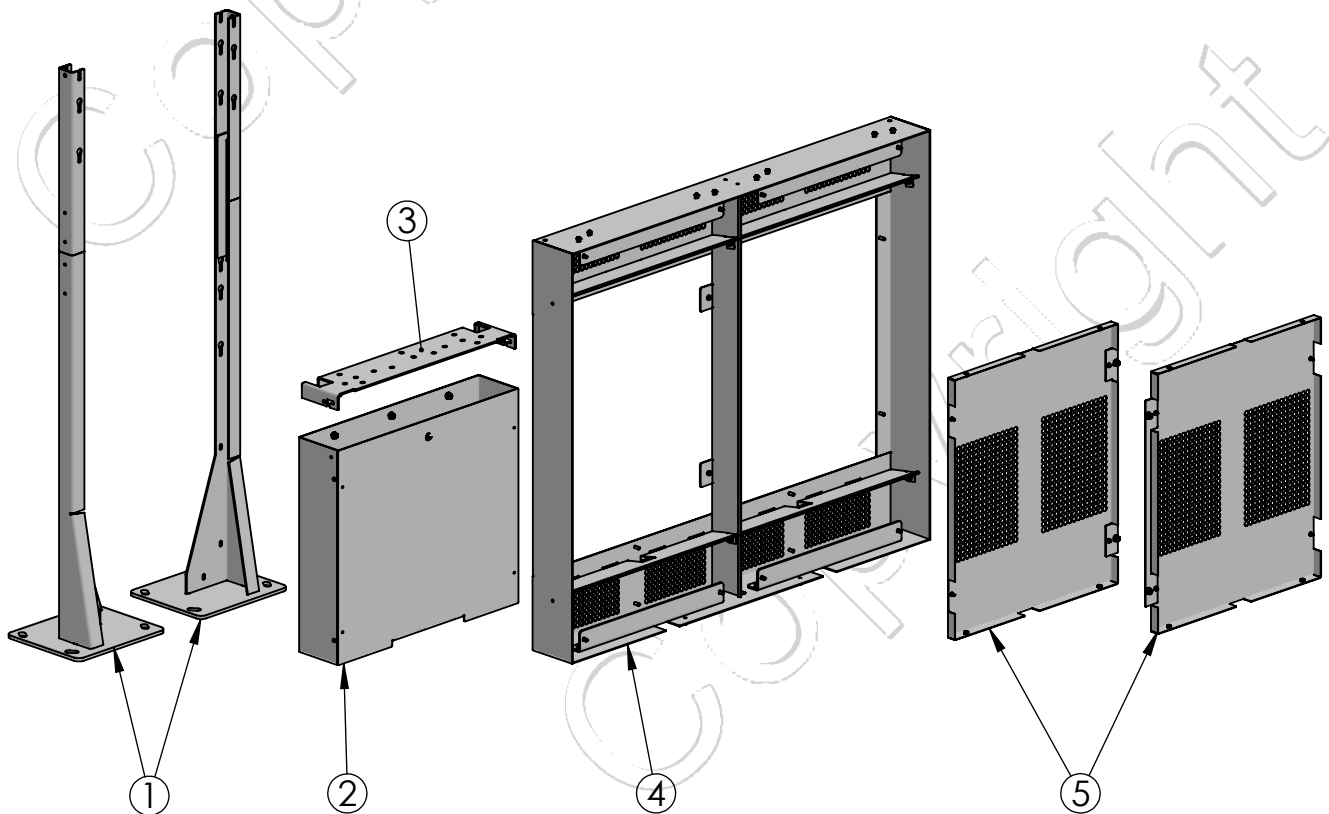

Assembly instructions on page 2

**DESIGNED FOR
OUTDOOR USE**

ADDITIONAL INFO:

QTY. of configs in master box:

Item Net Weight: 144.05 kg | 317.639 lbs

Pallet Capacity:

Colour: 105 (OUTDOOR - Paint powder 7011-S iron grey with primer)

**DESIGNED FOR
OUTDOOR USE**

POS	PARTS LIST	QTY.	DESCRIPTION	BOX
1	ODCB00777	1	Vertical Profile for outdoor enclosure - Right and Left side	
2	ODCB00778	1	Cover and door for Vertical Profile outdoor enclosure	
3	ODCB00776	1	Reinforcement top plate for base	
4	ODC4900560	1	Double Screen enclosure for OH55F/OH55A/OH55A-S screens	
5	ODCB00781	2	Air grilles kit for double enclosure	
	P22-00349	1	Installation template for outdoor enclosure	
	MK15-0374	1	Installation Guide SPDS3002 Outdoor enclosure - Double	

ADDITIONAL INFO:

QTY. of configs in master box:

Item Net Weight: 144.05 kg | 317.639 lbs

Pallet Capacity:

Colour: 105 (OUTDOOR - Paint powder 7011-S iron grey with primer)