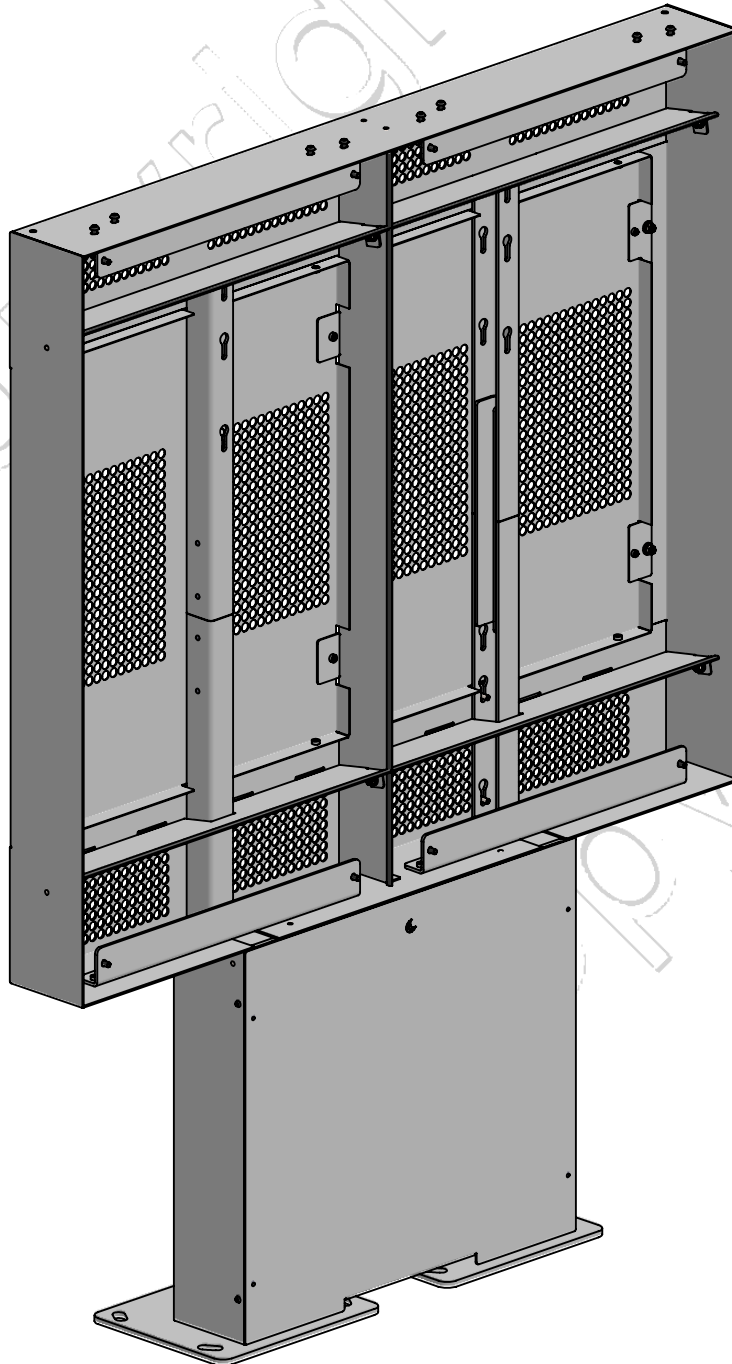

Assembly instructions on page 2

**DESIGNED FOR
OUTDOOR USE**

ADDITIONAL INFO:

QTY. of configs in master box:

Item Net Weight: 144.05 kg | 317.639 lbs

Pallet Capacity:

Colour: 105 (OUTDOOR - Paint powder 7011-S iron grey with primer)

**DESIGNED FOR
OUTDOOR USE**

POS	PARTS LIST	QTY.	DESCRIPTION	BOX
1	ODCB00777	1	Vertical Profile for outdoor enclosure - Right and Left side	
2	ODCB00778	1	Cover and door for Vertical Profile outdoor enclosure	
3	ODCB00776	1	Reinforcement top plate for base	
4	ODC4900560	1	Double Screen enclosure for OH55F/OH55A/OH55A-S screens	
5	ODCB00781	2	Air grilles kit for double enclosure	
	P22-00349	1	Installation template for outdoor enclosure	
	MK15-0374	1	Installation Guide SPDS3002 Outdoor enclosure - Double	

ADDITIONAL INFO:

QTY. of configs in master box:

Item Net Weight: 144.05 kg | 317.639 lbs

Pallet Capacity:

Colour: 105 (OUTDOOR - Paint powder 7011-S iron grey with primer)