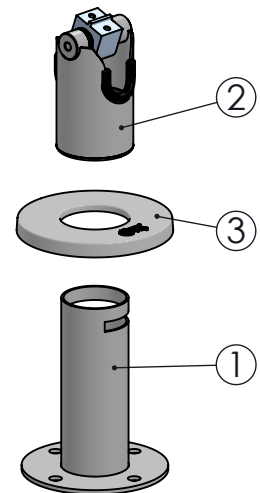

DTP102-nn

SP2 DuraTilt™ Flip with 120mm Pole

Version: 1.0

POS	PARTS LIST	QTY.	DESCRIPTION	BOX
1	SP2-1101-0120	1	Pole SP2, 120mm, w/Flange, 210° Rot. slot.	
2	SP2-7505_S4	1	SP2 DuraTilt™ Flip	
3	SP2-P22505-nn	1	Flange cover SP2	
	MK10-0001	1	C&P screwbag without cable grommet	
	MK15-0016	1	Installation guide - DuraTilt Mounts	
	B010	1	SpacePole Box Tilt 56x56x100	
	B012	1	SpacePole Box Tilt/Pole	
	B014 (36)	1	Master Box including 36x items	
	MK15-0021	2	SpacePole Productlabel 75x56	
	MK15-0001	1	SpacePole® product label 75x105	
	MK15-0002	1	Spacepole® sealing label 50x50	

ADDITIONAL INFO:

QTY. of configs in master box: 36 in B014 Item Weight: 0.63 kg Pallet Capacity: 216 item (B014)
 Colour: nn 01 = Light Grey 02 = Black 03 = Silver 04 = Pearl 05 = Iron Grey 32 = White