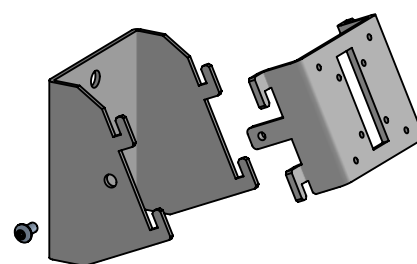

# SPM115-nn

Wall mount, angled

Version: 1.0

POS	PARTS LIST	QTY.	DESCRIPTION	BOX
	CB00316	1	Secure Low profile wall mount	
	MK15-0209	1	SafeGuard Wall Mount Installation Guide	
	B011	1	SpacePole Box Tilt/Plate	
	B014 (36)	1	Master Box including 36x items	
	MK15-0001	1	SpacePole® product label 75x105	
	MK15-0021	1	SpacePole Productlabel 75x56	

#### ADDITIONAL INFO:

QTY. of configs in master box: 36

Item Weight: 0.27 kg

Pallet Capacity: 216 item (B014)

Colour: nn

02 = Black

32 = White