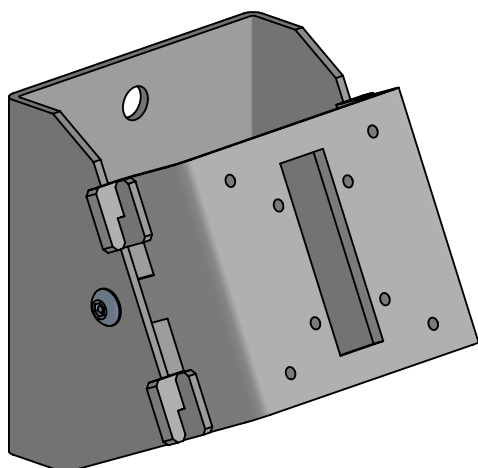

# SPM115-nn

Wall mount, angled

Version: 1.0

POS	PARTS LIST	QTY.	DESCRIPTION	BOX
	CB00316	1	Secure Low profile wall mount	
	MK15-0209	1	SafeGuard Wall Mount Installation Guide	
	B011	1	SpacePole Box Tilt/Plate	
	B014 (36)	1	Master Box including 36x items	
	MK15-0001	1	SpacePole® product label 75x105	
	MK15-0021	1	SpacePole Productlabel 75x56	

#### ADDITIONAL INFO:

QTY. of configs in master box: 36

Item Weight: 0.27 kg

Pallet Capacity: 216 item (B014)

Colour: nn

02 = Black

32 = White