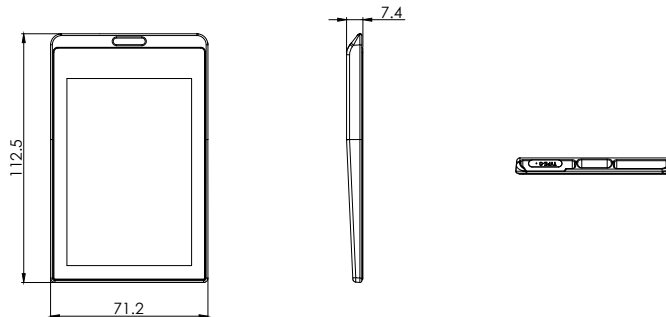

## 4.0" Dot-Matrix Full-Color E-Paper Electronic Badge

ZKC40E-NE

PRODUCT DATASHEET

## TECH SPECIFICATION

EXAMPLARY PICTURE

TECHNICAL DRAWINGS (mm)

### Display Features

<b>Display Technology</b>	EPD
<b>Active Display Area(mm)</b>	84.6*56.4
<b>Resolution (Pixels)</b>	400*600
<b>Pixel Density ( DPI )</b>	180
<b>Pixel Colors</b>	Full-Color
<b>Viewing Angle</b>	Nearly 180°
<b>Usable Pages</b>	13