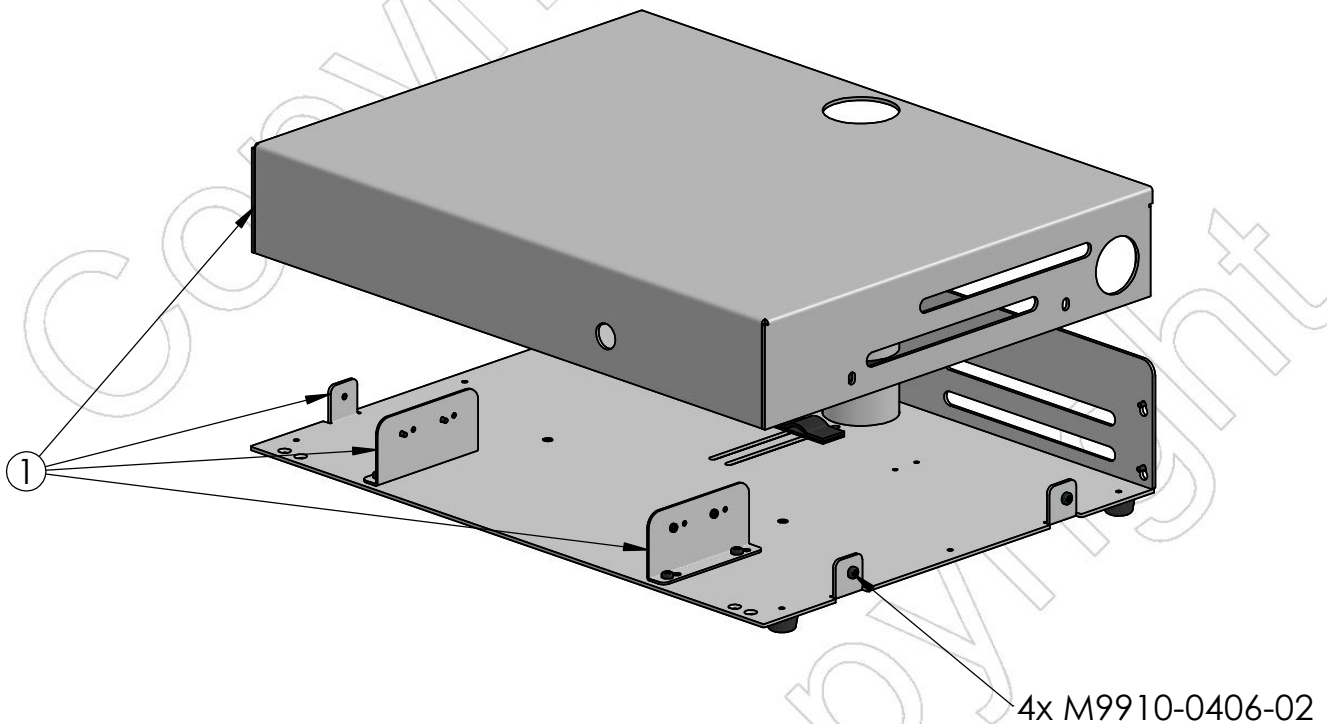

!DO NOT ASSEMBLE CB00732!

POS	PARTS LIST	QTY.	DESCRIPTION	BOX
1	CB00732	1	Top lid Housing for APG Cash Drawer low model	
	B0141	1	Box L605xW465xH143mm / L23.8xW18.3xH5.6in	

ADDITIONAL INFO:

QTY. of configs in master box:	Item Net Weight: 9.47 kg 22.55 lbs				Pallet Capacity: 10 items (B014)	
Colour: nn	01 = Light Grey	02 = Black	03 = Silver	04 = Pearl	05 = Iron Grey	32 = White